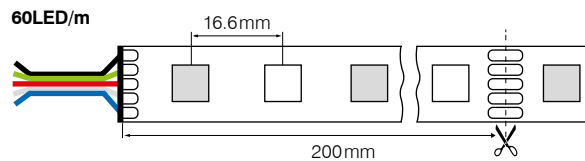

RGBW 5050 LED STRIP (SEPERATE WHITE LED)

Abmessungen/Dimensions	5000mm
Leuchtmittel/Light source	SMD 5050
Lichtstrom /Luminous Flux	53 – 750lm/m
Leistung/Wattage	14.4W/m
Anzahl LEDs/LED Qty	60LED/m
IP-Schutzart/IP-Protection	IP20, IP67
Schutzklasse/Protection Class	III

Artikelnummer Article Number	IP IP	LEDs/m LED s/m	CRI CRI	Teilungsmaß Cutting unit	Leistung Wattage	PCB Breite PCB Width	Farbe Color	Lichtstrom Luminous Flux
Constant Voltage Strips								
P5050Y060R3-22	IP20	60LED/m	–	200mm	14.4W/m	12mm	RGB+2200K	Red: 65lm/m, Green: 180lm/m, Blue: 55lm/m, 2200K: 650lm/m
P5050Y060R3-27	IP20	60LED/m	–	200mm	14.4W/m	12mm	RGB+2700K	Red: 65lm/m, Green: 180lm/m, Blue: 55lm/m, 2700K: 675lm/m
P5050Y060R3-30	IP20	60LED/m	–	200mm	14.4W/m	12mm	RGB+3000K	Red: 65lm/m, Green: 180lm/m, Blue: 55lm/m, 3000K: 700lm
P5050Y060R3-40	IP20	60LED/m	–	200mm	14.4W/m	12mm	RGB+4000K	Red: 65lm/m, Green: 180lm/m, Blue: 55lm/m, White: 720lm/m
P5050Y060R3-60	IP20	60LED/m	–	200mm	14.4W/m	12mm	RGB+6000K	Red: 65lm/m, Green: 180lm/m, Blue: 55lm/m, White: 750lm/m
P5050Y060R3-A	IP20	60LED/m	–	200mm	14.4W/m	12mm	RGB+Amber	Red: 65lm/m, Green: 180lm/m, Blue: 55lm/m, Amber: 180lm/m
P5050Z060R3-22	IP67	60LED/m	–	200mm	14.4W/m	14mm	RGB+2200K	Red: 63lm/m, Green: 175lm/m, Blue: 53lm/m, 2200K: 630lm/m
P5050Z060R3-27	IP67	60LED/m	–	200mm	14.4W/m	14mm	RGB+2700K	Red: 63lm/m, Green: 175lm/m, Blue: 53lm/m, 2700K: 655lm/m
P5050Z060R3-30	IP67	60LED/m	–	200mm	14.4W/m	14mm	RGB+3000K	Red: 63lm/m, Green: 175lm/m, Blue: 53lm/m, 3000K: 680lm/m
P5050Z060R3-40	IP67	60LED/m	–	200mm	14.4W/m	14mm	RGB+4000K	Red: 63lm/m, Green: 175lm/m, Blue: 53lm/m, 4000K: 700lm/m
P5050Z060R3-60	IP67	60LED/m	–	200mm	14.4W/m	14mm	RGB+6000K	Red: 63lm/m, Green: 175lm/m, Blue: 53lm/m, 6000K: 730lm/m
P5050Z060R3-A	IP67	60LED/m	–	200mm	14.4W/m	14mm	RGB+Amber	Red: 65lm/m, Green: 180lm/m, Blue: 55lm/m, Amber: 175lm/m